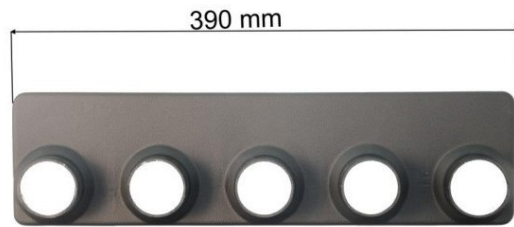

030041.8	MASCHERINA PORTA TUBO GR. OSLO 5X45 HOSE HOLDER GR. OSLO 5X45
----------	--

030041.9	MASCHERINA OSLO 2X75 DX-SX OSLO 2 X 75 RIGHT-LEFT MASK
----------	---

030041.10	MASCHERINA OSLO 3X65 ANT+2X60 POST. OSLO MASK 3X65 ANT + 2X60 REAR
-----------	---