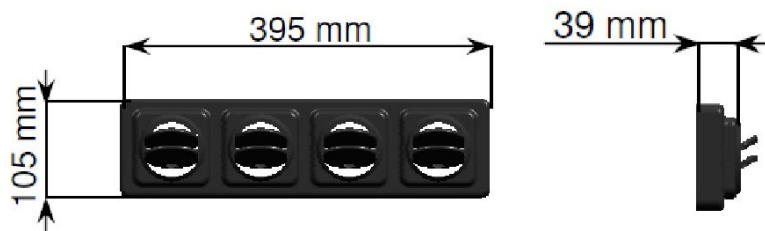

030041.11	MASCHERINA OSLO A 4 DIFFUSORI OSLO MASK WITH 4 DIFFUSERS