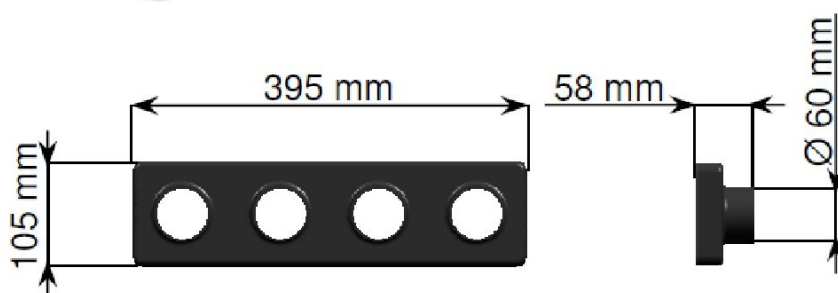

030041.3	MASCHERINA OSLO 4X60 OSLO 4X60 MASK