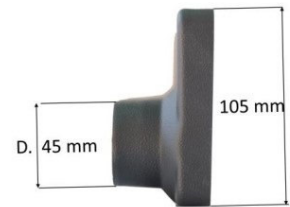

030041.8	MASCHERINA PORTA TUBO GR. OSLO 5X45 HOSE HOLDER GR. OSLO 5X45
----------	--

030041.9	MASCHERINA OSLO 2X75 DX-SX OSLO 2 X 75 RIGHT-LEFT MASK
----------	---

030041.10	MASCHERINA OSLO 3X65 ANT+2X60 POST. OSLO MASK 3X65 ANT + 2X60 REAR
-----------	---