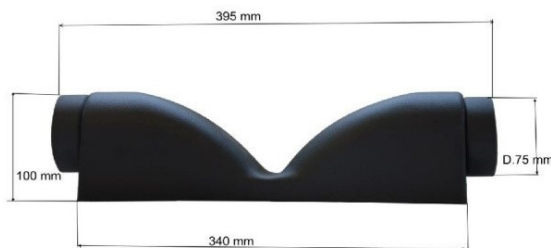

030041.8	MASCHERINA PORTA TUBO GR. OSLO 5X45 HOSE HOLDER GR. OSLO 5X45
----------	--

030041.9	MASCHERINA OSLO 2X75 DX-SX OSLO 2 X 75 RIGHT-LEFT MASK
----------	---

030041.10	MASCHERINA OSLO 3X65 ANT+2X60 POST. OSLO MASK 3X65 ANT + 2X60 REAR
-----------	---