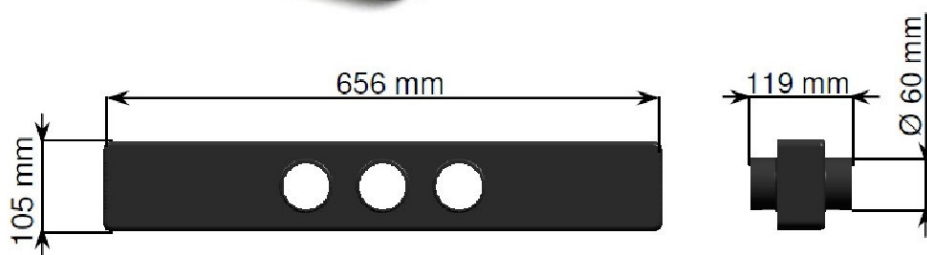

030041.8	MASCHERINA PORTA TUBO GR. OSLO 5X45 HOSE HOLDER GR. OSLO 5X45
----------	--

030041.9	MASCHERINA OSLO 2X75 DX-SX OSLO 2 X 75 RIGHT-LEFT MASK
----------	---

030041.10	MASCHERINA OSLO 3X65 ANT+2X60 POST. OSLO MASK 3X65 ANT + 2X60 REAR
-----------	---