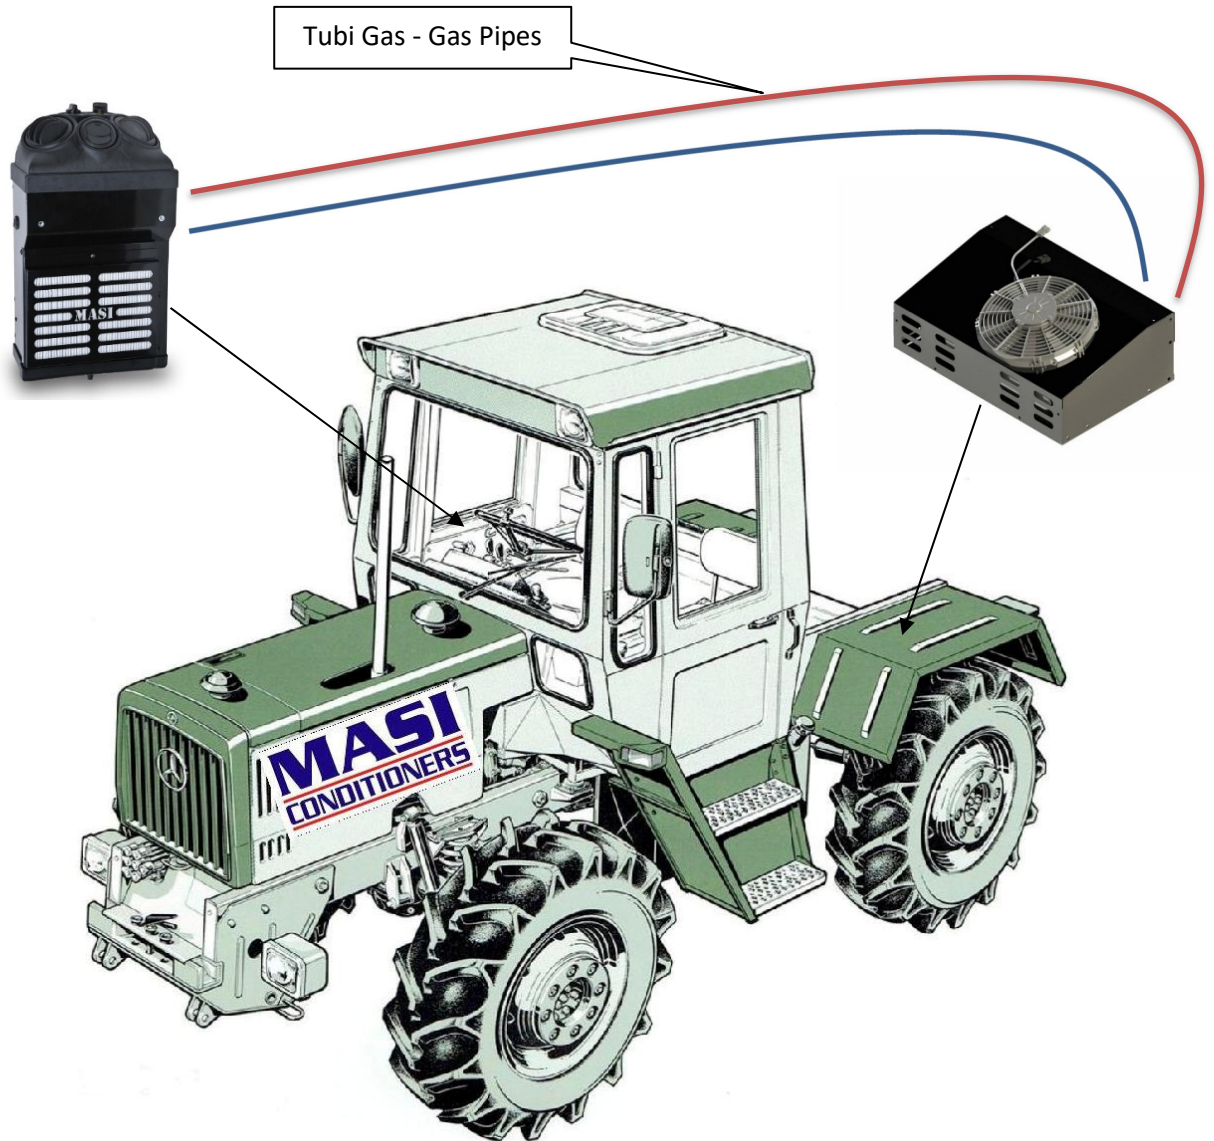

## SK24V - ISLANDA

<b>U07SK</b>	<i>SK24V SPECIAL KIT AC ELETTRICO 24V ISLANDA</i> <i>SK24V SPECIAL 24V ELECTRIC AC KIT ICELAND</i>
--------------	---

**CODE: U08FF**

**(IT)-GRUPPO ISLANDA VAC 24V**

**(GB)-ISLANDA VAC 24V GROUP**

***(IT)-TUBO E RACCORDI FAST CLIC***

***(GB)- FAST CLICK HOSE AND FITTINGS***

FC.10.1810 Hose Rubber 1/2" G10 = Q. 3MT

FC.06.1806 Hose Rubber 5/16" G6 = Q. 3MT

FC.10.9440 = Q.1PZ Fitting

FC.10.9491 = Q.1PZ Fitting

Gas R134a not included

**CODE: U156MM**

**(IT)- MOTOCONDENSATORE ELETTRICO ZAVORRA  
24VDC**

**(GB)- ELECTRIC CONDENSER BALLAST 24VDC**

**1- USCITA TUBI GAS**

**GAS PIPES OUTLET**

**2- USCITA CAVO ELETTRICO**

**ELECTRIC CABLE OUTLET**

Esempio montaggio:

Assembly example:

Esempio montaggio:

Assembly example: