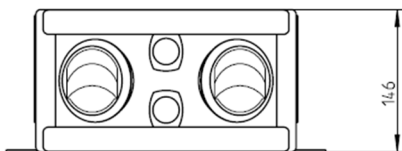

***(IT)-TUBO E RACCORDI FAST CLIC***

***(GB)- FAST CLICK HOSE AND FITTINGS***

FC.10.1810 Hose Rubber 1/2" G10 = Q. 3MT

FC.06.1806 Hose Rubber 5/16" G6 = Q. 3MT

FC.10.9440 = Q.1PZ Fitting

FC.10.9491 = Q.1PZ Fitting