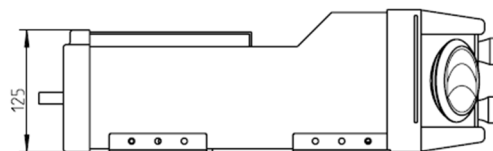

***(IT)-TUBO E RACCORDI FAST CLIC***

***(GB)- FAST CLICK HOSE AND FITTINGS***

FC.10.1810 Hose Rubber 1/2" G10 = Q. 3MT

FC.06.1806 Hose Rubber 5/16" G6 = Q. 3MT

FC.10.9440 = Q.1PZ Fitting

FC.10.9491 = Q.1PZ Fitting