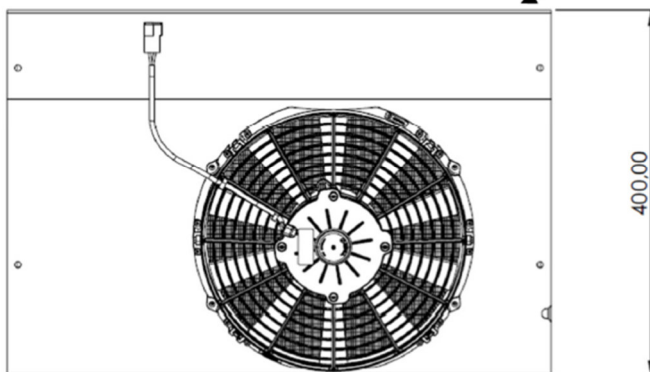

1- USCITA TUBI GAS

GAS PIPES OUTLET

2- USCITA CAVO ELETTRICO

ELECTRIC CABLE OUTLET