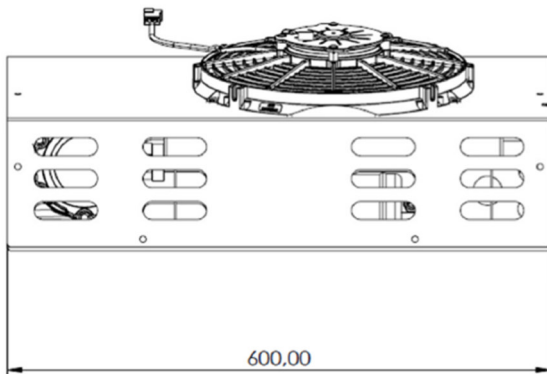

1- USCITA TUBI GAS

GAS PIPES OUTLET

2- USCITA CAVO ELETTRICO

ELECTRIC CABLE OUTLET