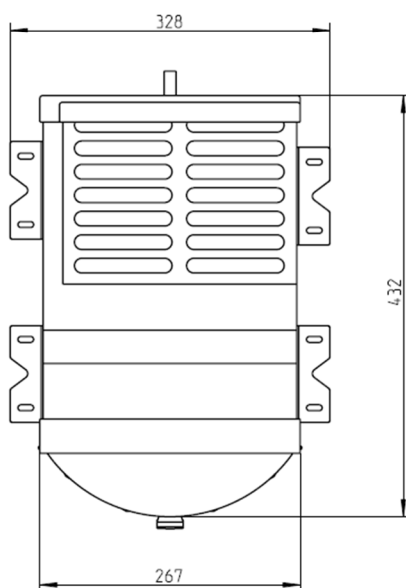

## SK24V - ISLANDA

<b>U07SK</b>	<i>SK24V SPECIAL KIT AC ELETTRICO 24V ISLANDA</i> <i>SK24V SPECIAL 24V ELECTRIC AC KIT ICELAND</i>
--------------	---

**CODE: U08FF**

**(IT)-GRUPPO ISLANDA VAC 24V**

**(GB)-ISLANDA VAC 24V GROUP**

***(IT)-TUBO E RACCORDI FAST CLIC***

***(GB)- FAST CLICK HOSE AND FITTINGS***

FC.10.1810 Hose Rubber 1/2" G10 = Q. 3MT

FC.06.1806 Hose Rubber 5/16" G6 = Q. 3MT

FC.10.9440 = Q.1PZ Fitting

FC.10.9491 = Q.1PZ Fitting

FC.10.9590 = Q.2PZ Fast clic

FC.06.9436 = Q.1PZ Fitting

FC.06.9556 = Q.1PZ Fitting

FC.06.9556 = Q.1PZ Fitting

FC.06.9456 = Q1PZ Fitting

FC.06.9586 = Q.4PZ Fast clic

**Attenzione – Caution**

Gas R134a non incluso