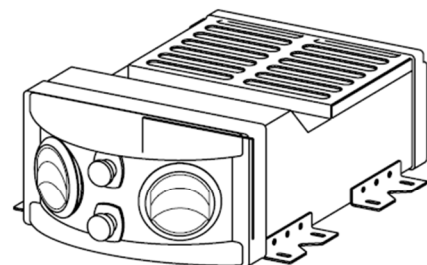

## SK24V - ISLANDA

<b>U07SK</b>	<i>SK24V SPECIAL KIT AC ELETTRICO 24V ISLANDA</i> <i>SK24V SPECIAL 24V ELECTRIC AC KIT ICELAND</i>
--------------	---

**CODE: U08FF**

**(IT)-GRUPPO ISLANDA VAC 24V**

**(GB)-ISLANDA VAC 24V GROUP**

***(IT)-TUBO E RACCORDI FAST CLIC***

***(GB)- FAST CLICK HOSE AND FITTINGS***

FC.10.1810 Hose Rubber 1/2" G10 = Q. 3MT

FC.06.1806 Hose Rubber 5/16" G6 = Q. 3MT

FC.10.9440 = Q.1PZ Fitting

FC.10.9491 = Q.1PZ Fitting