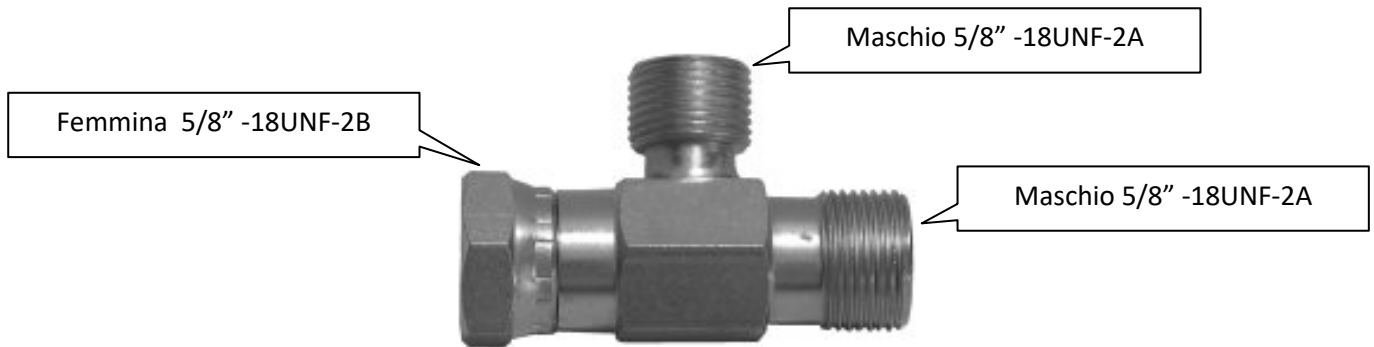

CODE:

8.06.013	RACCORDO 3 VIE 5/8" MXMXF 3-WAY 5/8" MXMXF FITTING
-----------------	---

CODE:

8.10.013	RACCORDO 3 VIE 1xF1" - 2x M7/8" 3-WAY CONNECTION 1xF1" - 2x M7 / 8"
-----------------	--