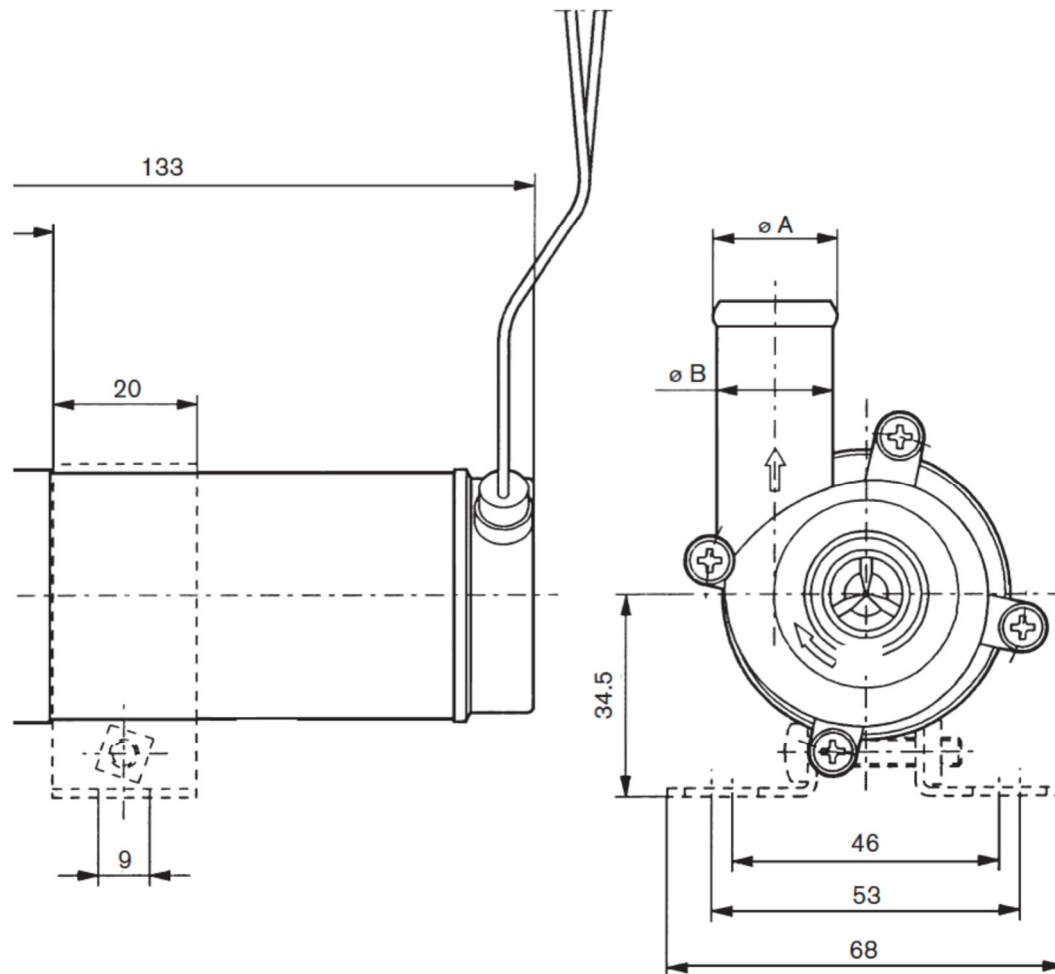

068057.1

POMPA RICORCOLO ACQUA 24V
WATER RECIRCULATION PUMP 24V

Capacity curves for C0/CM Circulation pumps

water at 20°C/68°F