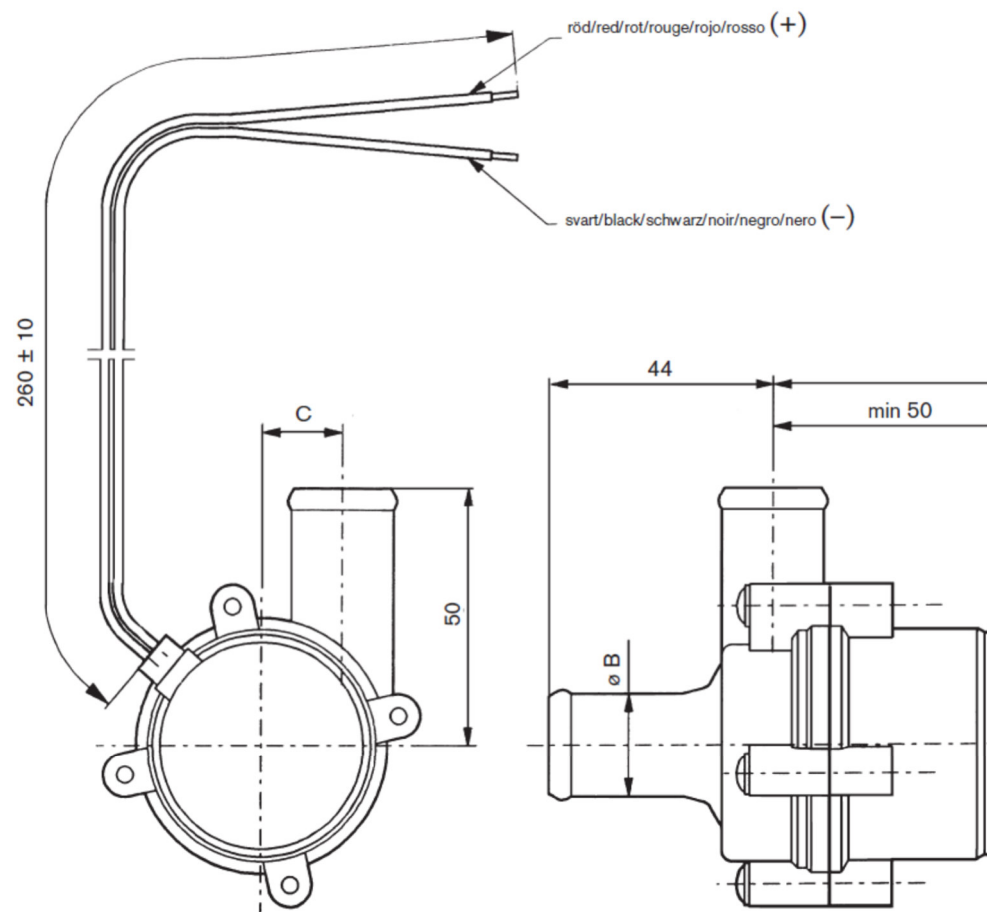

068057.1

POMPA RICORCOLO ACQUA 24V
WATER RECIRCULATION PUMP 24V

Capacity curves for C0/CM Circulation pumps

water at 20°C/68°F