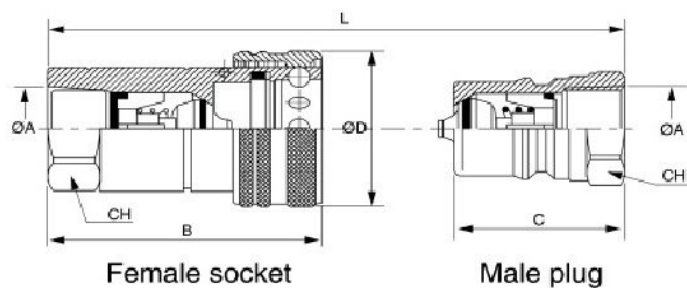

007043	RACCORDO SGANCIO RAPIDO ACQUA M-F 3/8" WATER QUICK RELEASE FITTING M-F 3/8 "
--------	---

ISO B - Steel Quick Release Couplings

Materials

Female = Steel - Wear Parts Carbonitrided
 Male = High Grade Carb on Steel - Harded
 Finish = Zinc/Yellow Passivated
 Valve = Tempered Steel
 Seals = Nitril
 Rings = PTFE
 Temperature Range = -25 to +125 DegC

Dimensions (mm)

Diameter A	B	C	Diameter D	L	FS (CH)	MP (CH)
1 / 8"	50	31.5	23	63	18	16
1 / 4"	56	35	28	70	19	19
3 / 8"	64	36	35	78	24	22
1 / 2"	71.5	44	44	88	30	27
3 / 4"	87.5	53.5	52	107	36	34
1"	103	63	62	126	41	41
1 1 / 4" 1 1 / 2"	123	123	75	193	65	65
2"	142	142	105	220	90	90

(IT)-Raccordi porta gomma e rondelle Non incluse, da ordinare a parte.

(GB)-Hose barb fittings and washers Not included, to be ordered separately.

Reference	Descrizione - Description
007016	Raccordo porta gomma 3/8" per tubo ø 16 3/8 "hose connector for ø 16 tube
007017	Raccordo porta gomma 3/8" per tubo ø 12 3/8 "hose connector for ø 12 tube