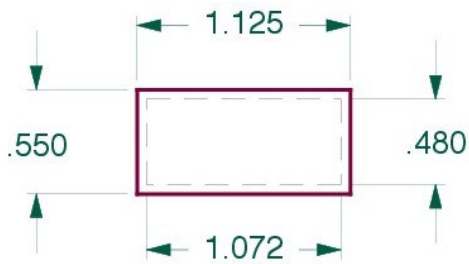

068010.1	INTERRUTTORE BASCULANTE AC On-Off
----------	-----------------------------------

MOUNTING HOLE

PANEL THICKNESS .025-.187
SPECIFIC CUTOUT DIMENSIONS
RANGE DEPENDING ON PANEL
THICKNESS AND MATERIAL.