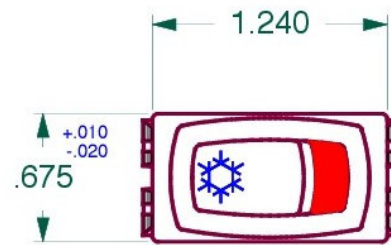

068010.1	INTERRUTTORE BASCULANTE AC On-Off
----------	-----------------------------------

MOUNTING HOLE

PANEL THICKNESS .025-.187
SPECIFIC CUTOUT DIMENSIONS
RANGE DEPENDING ON PANEL
THICKNESS AND MATERIAL.