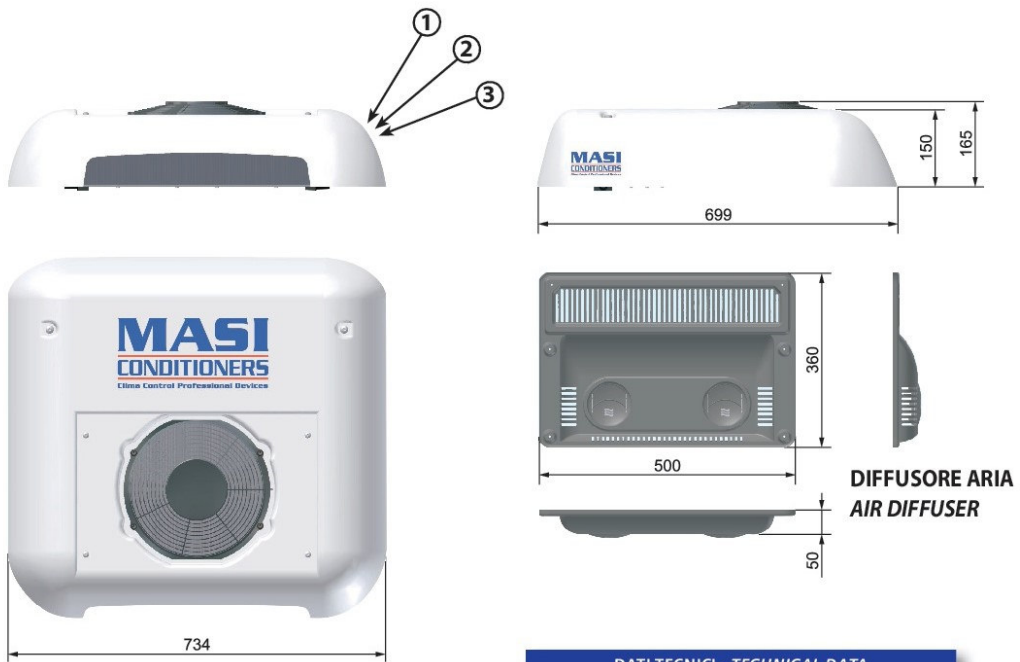

SK4000

U03SK	SPECIAL ROOF KIT SK4000 12V -COLD ONLY VERSION-
U04SK	SPECIAL ROOF KIT SK4000 24V -COLD ONLY VERSION-

CONDIZIONATORE UNIVERSALE A TETTO UNIVERSAL ROOF TOP A/C UNIT

CODICE PART NUMBER	VERSIONE VERSION
U52FF	12 V.
U53FF	24 V.

DATI TECNICI - TECHNICAL DATA	
Potenza frigorifera - Cooling capacity	4 Kw
Portata aria - Air flow	600 m ³ /h
Corrente assorbita - Current draw (12v)	20 Ah
Corrente assorbita - Current draw (24v)	10 Ah
Peso - Weight	30 Kg

FC.08.1808 Hose Rubber 13/32" G8 = Q. 8 MT

FC.10.1810 Hose Rubber 1/2" G10 = Q. 8 MT

FC.08.9438 Fitting Q.1

FC.08.9548 Fitting Q.1

FC.109440 Fitting Q.1

FC.10.9550 Fitting Q.1

KIT UNIVERSALE COMPRESSORE SANDEN SD7H15 + STAFFAGGIO

(GB)- Assembly of Jesolo air conditioning unit on the cabin roof.

(IT)- Montaggio mascherina diffusori aria e comandi interno cabina.

(GB)- Fitting the air diffuser mask and inside cab controls.