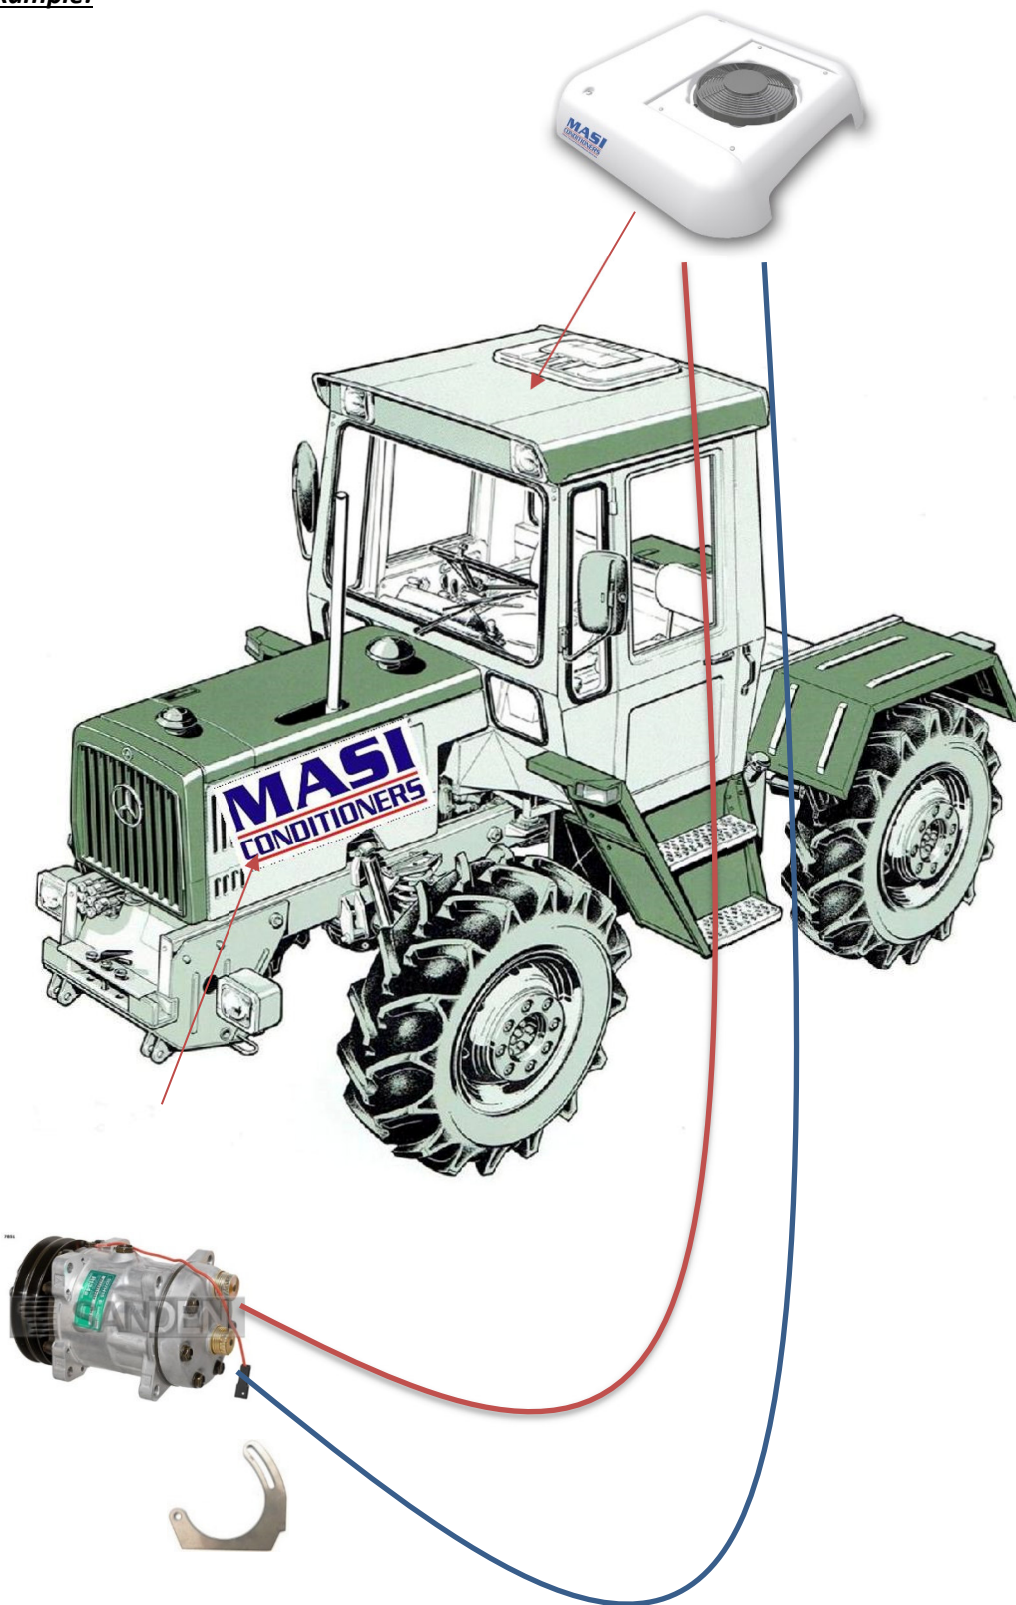

Esempio montaggio:

Assembly example: