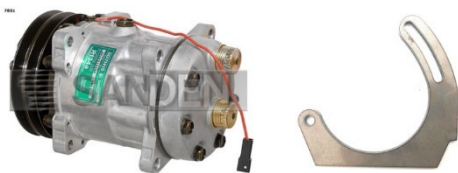

KIT UNIVERSALE COMPRESSORE SANDEN SD7H15 + STAFFAGGIO

COMPRESSOR SANDEN SD7H15 + BRACKETS UNIVERSAL KIT

015007.12V	COMPRESSOR SANDEN SD7H15 2G-12V ROTALOK HERR.
015007.24V	COMPRESSOR SANDEN SD7H15 2G-24V ROTALOK HERR.
002118	UNIVERSAL SOLDER BRACKET

Attenzione – Caution

Gas R134a non incluso

Gas R134a not included