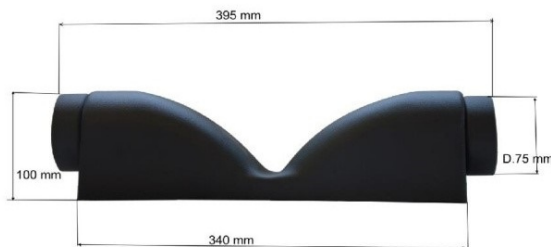

030041.8	MASCHERINA PORTA TUBO GR. OSLO/LONDON 5X45 HOSE HOLDER GR. OSLO/LONDON 5X45
----------	--

030041.9	MASCHERINA OSLO/LONDON 2X75 DX-SX OSLO/LONDON 2 X 75 RIGHT-LEFT MASK
----------	---

030041.10	MASCHERINA OSLO/LONDON 3X65 ANT+2X60 POST. OSLO/LONDON MASK 3X65 ANT + 2X60 REAR
-----------	---