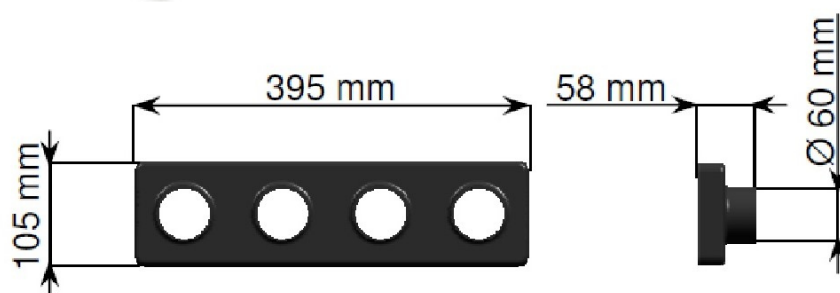

030041.3	MASCHERINA OSLO/LONDON 4X60 OSLO/LONDON 4X60 MASK