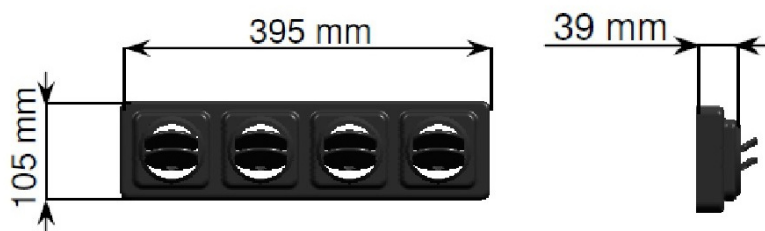

030041.11	MASCHERINA OSLO/LONDON A 4 DIFFUSORI OSLO/LONDON MASK WITH 4 DIFFUSERS