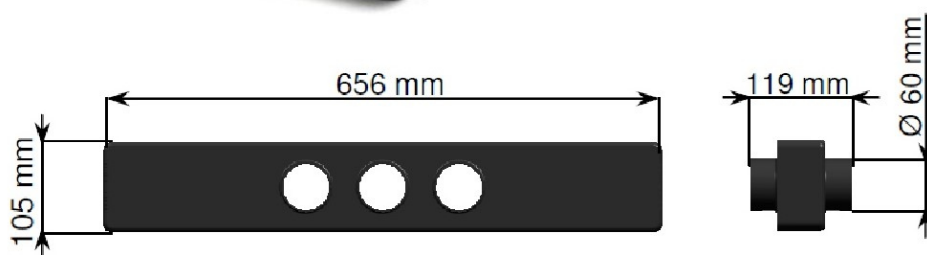

030041.8	MASCHERINA PORTA TUBO GR. OSLO/LONDON 5X45 HOSE HOLDER GR. OSLO/LONDON 5X45
----------	--

030041.9	MASCHERINA OSLO/LONDON 2X75 DX-SX OSLO/LONDON 2 X 75 RIGHT-LEFT MASK
----------	---

030041.10	MASCHERINA OSLO/LONDON 3X65 ANT+2X60 POST. OSLO/LONDON MASK 3X65 ANT + 2X60 REAR
-----------	---