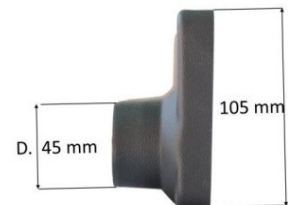

030041.8	MASCHERINA PORTA TUBO GR. OSLO/LONDON 5X45 HOSE HOLDER GR. OSLO/LONDON 5X45
----------	--

030041.9	MASCHERINA OSLO/LONDON 2X75 DX-SX OSLO/LONDON 2 X 75 RIGHT-LEFT MASK
----------	---

030041.10	MASCHERINA OSLO/LONDON 3X65 ANT+2X60 POST. OSLO/LONDON MASK 3X65 ANT + 2X60 REAR
-----------	---