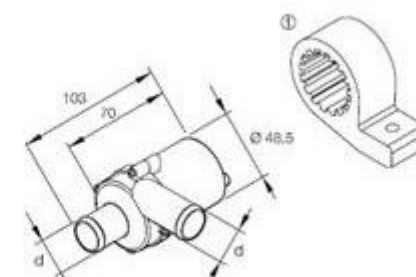

068057	POMPA RICORCOLO ACQUA 12V WATER RECIRCULATION PUMP 12V
--------	---

Flowtronic 800 S water pump  
Water flow rate 820 l/h at 0.1 bar

12V, d = 20 mm