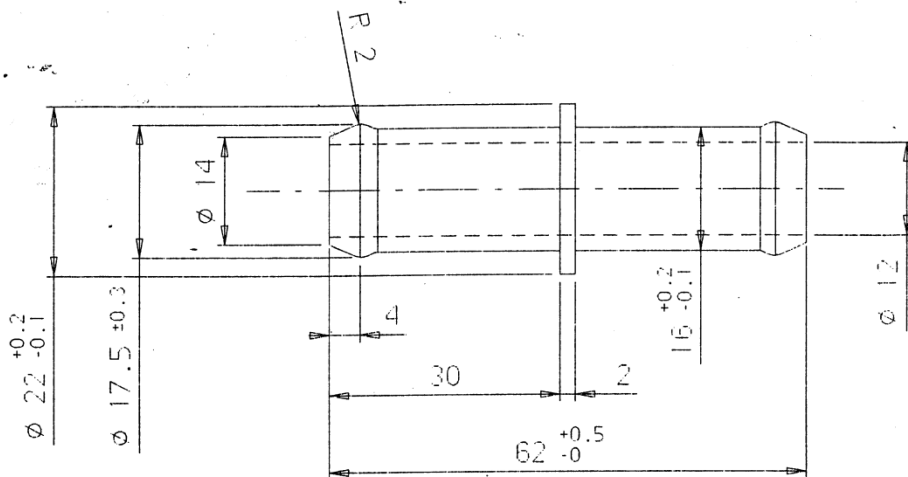

COD.007002

MANICOTTO ACQUA

DATA SHEET

THE MIN/MAX TEMPERATURE OF DPM -40° TO +130°

MASI
CONDITIONERS